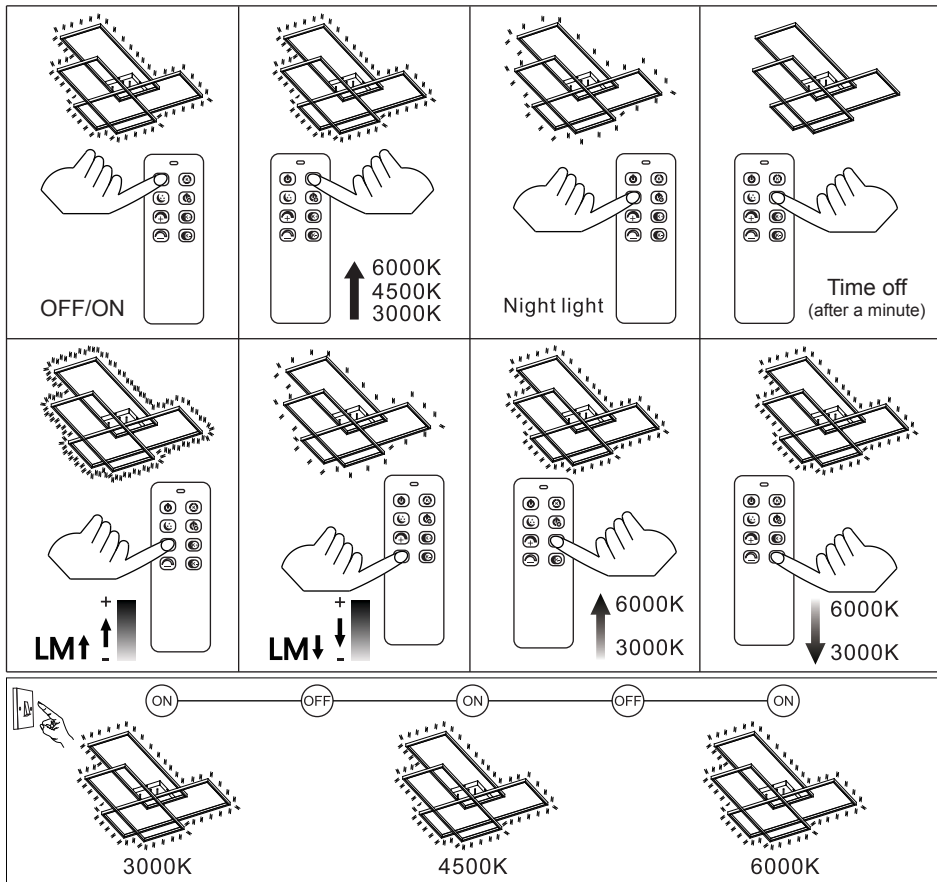

smart
APP
control

- 3000 K - 6000 K
- APP
- 3 LIGHT STEPS (3000 K, 4500 K, 6000 K)
- incl.
- many light steps
- dimmable
- memory function
- night light
- timer

free APP
compatible with Alexa
compatible with Google Assistant