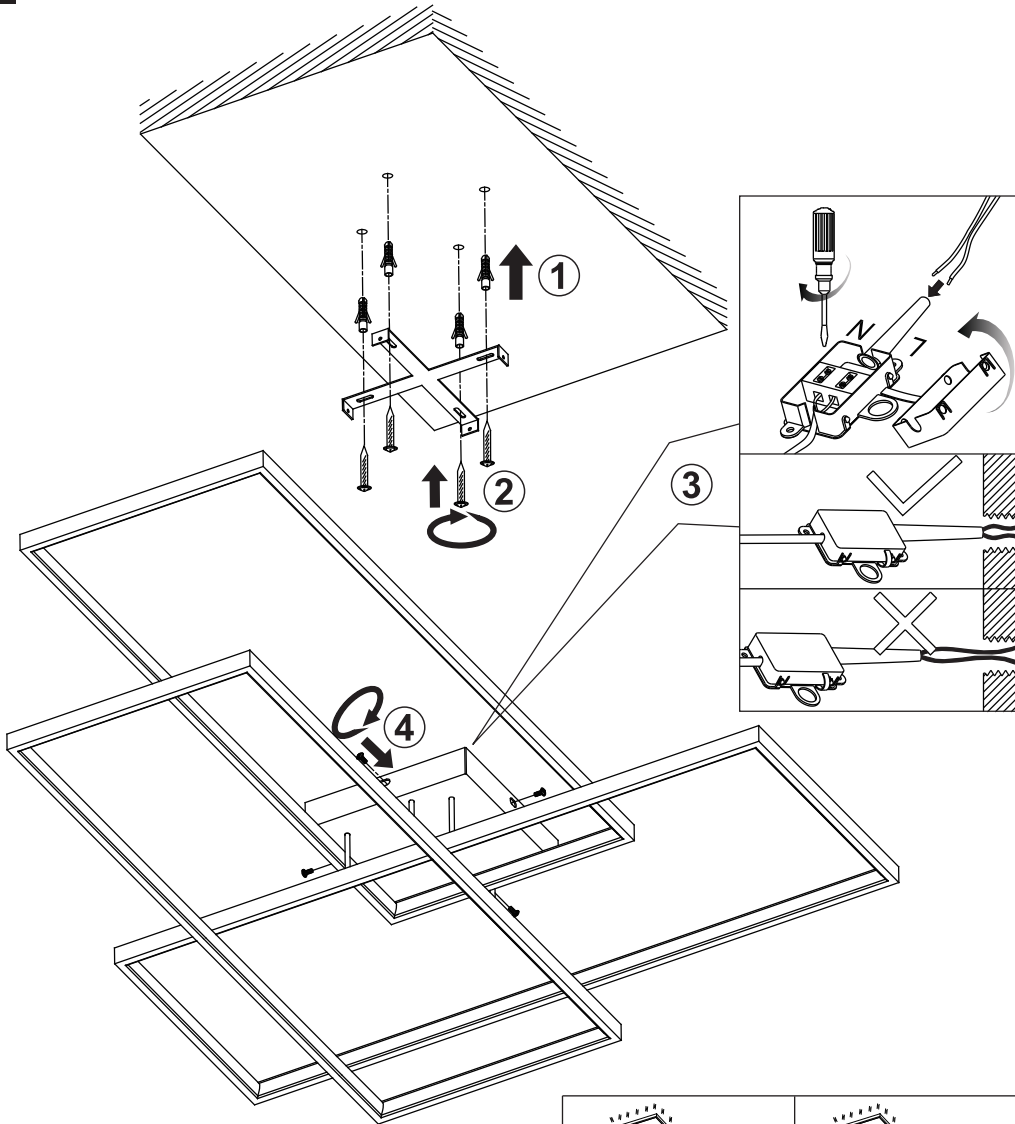

Frequency Bandwidth	Maximal radiation Transmitting power
433.92MHz	4K

GLOBO
LIGHTING
www.globo-lighting.com

67227-40BSH
67227-40WSH

smart
APP
control

- 3000 K - 6000 K
- APP
- 3 LIGHT STEPS (3000 K, 4500 K, 6000 K)
- incl.
- many light steps
- dimmable
- memory function
- night light
- timer