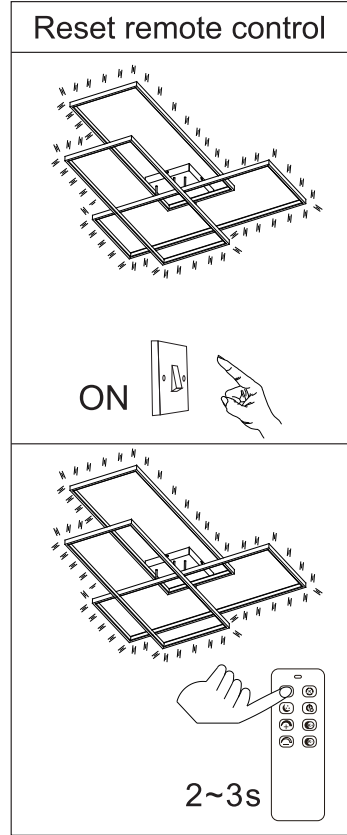

Frequency Bandwidth	Maximal radiation Transmitting power
433.92MHz	4K

GLOBO
LIGHTING
www.globo-lighting.com

67227-40BSH
67227-40WSH

smart
APP
control

- 3000 K - 6000 K
- APP
- 3 LIGHT STEPS (3000 K, 4500 K, 6000 K)
- incl.
- many light steps
- dimmable
- memory function
- night light
- timer