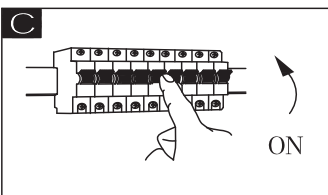

smart
APP
control

- 3000 K - 6000 K
- APP
- 3 LIGHT STEPS (3000 K, 4500 K, 6000 K)
- incl.
- many light steps
- dimmable
- memory function
- night light
- timer

free APP
compatible with Alexa
compatible with Google Assistant